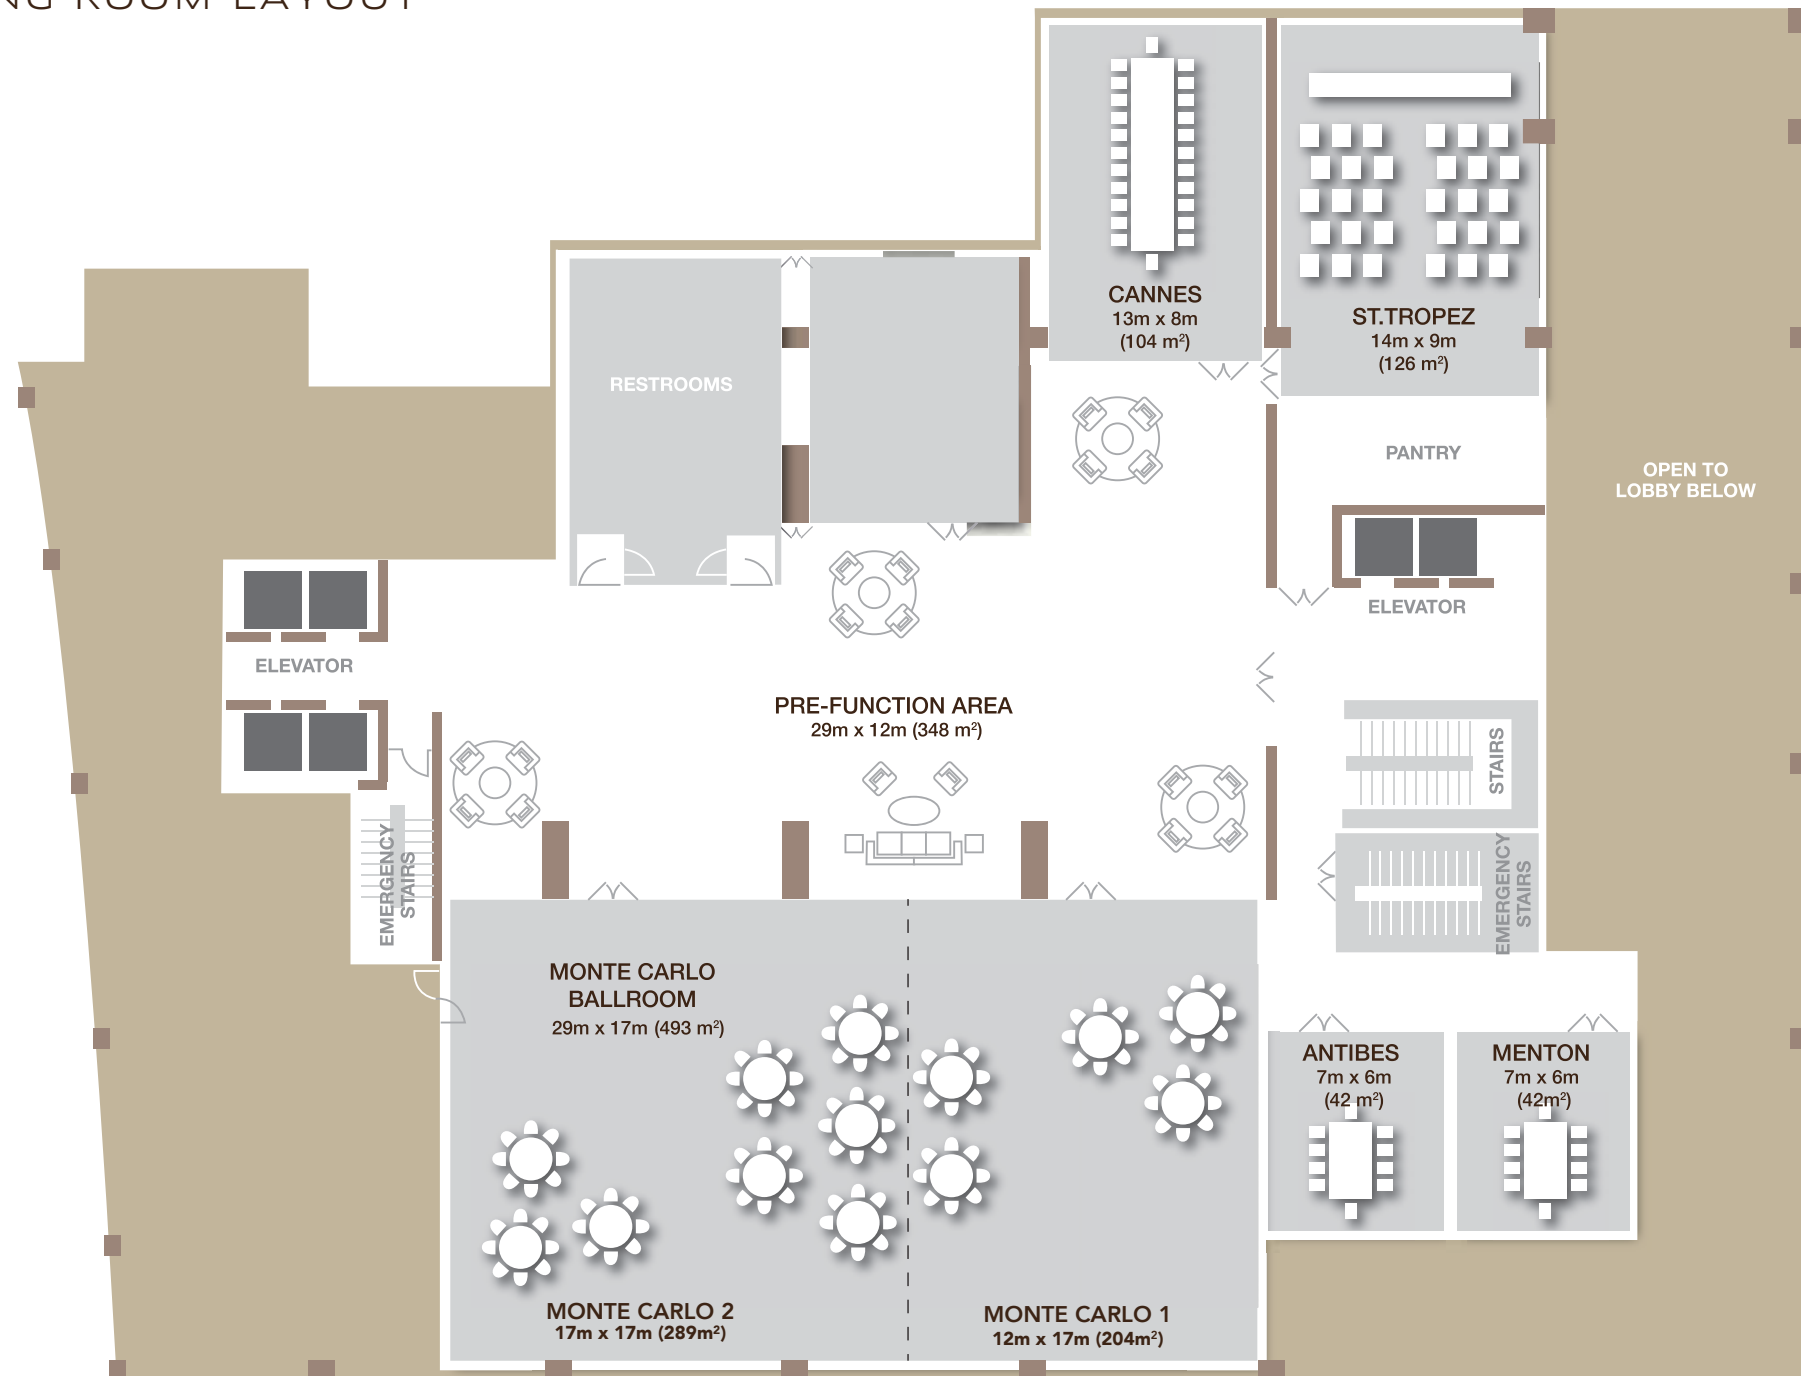

REFINED MEETING ROOMS

Success is beyond compromise. Ensuring we deliver on the highest expectations, the hotel has a resident Magnifique Meetings team dedicated to our clients, from the first inquiry to the event, elegantly completed. Ranging in size from 42m² to 493m², each of our meeting rooms is designed to offer superlative comfort and technology. The latest audio visual and telecommunications gear, inbuilt LCD projector, Plasma LCD TV, WiFi internet, audio visual support always at hand, and should it be required, assistance with additional equipment hire.

Grand events

MEETING ROOM LAYOUT

سعة قاعات الإجتماع

MEETING ROOM CAPACITIES

| قاعات الاجتماعات MEETING ROOMS | المساحة (متر مربع) AREA (M ²) | الطول (متر) LENGTH (M) | عرض (متر) WIDTH (M) | شكل التدريب CLASSROOM | شكل المسرح THEATRE | شكل-U U-SHAPE | مجلس الإدارة BOARDROOM | طاولة الغداء DINNER | شكل استقبال COCKTAIL |
|--|--|---------------------------------|------------------------------|--------------------------|-----------------------|------------------|---------------------------|------------------------|-------------------------|
| إس. تي تروپيز ST. TROPEZ | 126 | 14 | 9 | 60 | 100 | 36 | 24 | 70 | 80 |
| قاعة كانيس CANNES | 104 | 13 | 8 | 40 | 70 | 25 | 24 | 60 | 75 |
| أنتابيس ANTIBES | 42 | 7 | 6 | 18 | 30 | 15 | 12 | 20 | - |
| مينتون MENTON | 42 | 7 | 6 | 18 | 30 | 15 | 12 | 20 | - |
| مونت كارلو ١ MONTE CARLO 1 | 204 | 12 | 17 | 90 | 120 | 45 | 22 | 120 | 140 |
| مونت كارلو ٢ MONTE CARLO 2 | 289 | 17 | 17 | 160 | 200 | 60 | 30 | 160 | 180 |
| قاعة مونت كارلو الكبرى MONTE CARLO BALLROOM | 493 | 29 | 17 | 310 | 400 | 120 | 60 | 350 | 380 |
| منطقة تحضير الاجتماعات PRE FUNCTION AREA | 348 | 29 | 12 | - | - | - | - | - | - |